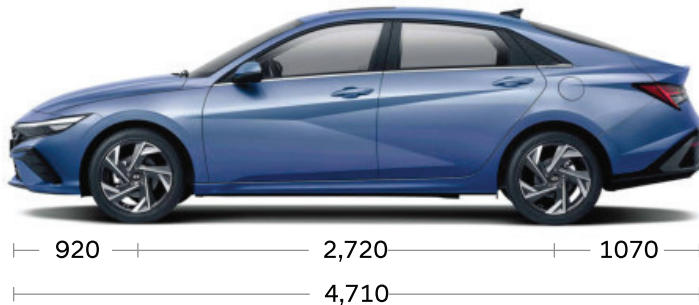

Dimensions

(Unit : mm)

Port of Spain
627-4250

Morvant
674-4200

San Fernando
657-8521

Tobago
612-1042

Hyundai TT

www.massymotors.com marketing@massymotors.com

FEATURES SHOWN MAY VARY