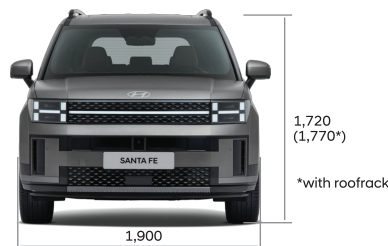

Dimensions

Rims

Port of Spain
627-4250

Morvant
674-4200

San Fernando
657-8521

Tobago
612-1042

Hyundai TT | www.massymotors.com | marketing@massymotors.com

FEATURES SHOWN MAY VARY