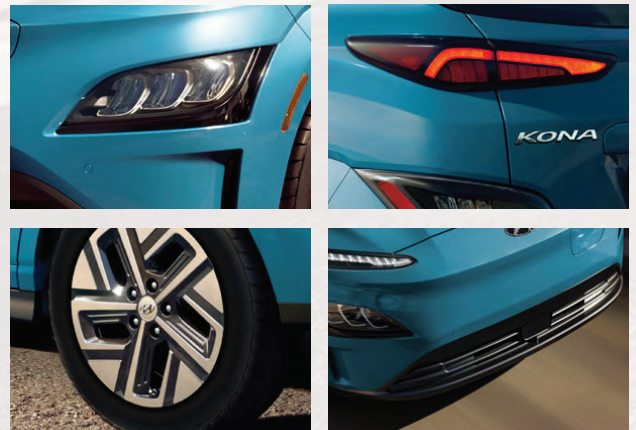

KONA ELECTRIC

FEATURES

- Auto Light Control
- Auto Folding Electric Mirrors
- Single Tilt'G and Sliding – Power sunroof
- Power (Driver)+Power (Passenger) Seats
- Lumbar support(driver); Power (2-way mechanical type) Driver Seat
- Leather Interior
- Ventilated (driver)+Ventilated(Passenger) Front Seats
- Auto Driver + Passengers front Windows
- Standard + LED + Sunglass Case Interior Lighting
- ECM: Auto dimming Mirror
- Head-up Display (Retractable)
- SCC (Smart Cruise Control); W/S&G (Stop & Go)
- BCA (Blind Spot Collision – Avoidance Assist); RAER
- LKA (Lane Keeping Assist); Line/road Edge
- FCA (Forward Collision- Avoidance Assist); CAR/PED/CYC
- PWD (Parking Distance Warning); Forward/Reverse
- LFA (Lane Following Assist)
- Rain Sensor Wipers
- Wireless Charger (Phone)
- 9" Touchscreen Infotainment System
- 110 V Portable Charger
- Android Auto And Apple Car Play
- FIX-A-FLAT Tyre Repair Kit
- TPMS- Tyre Pressure Monitoring System
- Smart Key and Push Button Start
- Remote Start
- 6 Air Bags (Front, Side and Curtain)
- 17" Alloy Wheels
- Auto Folding Welcome Mirrors
- Front and Back LED Lights
- Mud Guard (Front)+Mud Guard (Rear)

Cyber Grey Metallic *

Surfy Blue Metallic *

Galactic Grey Metallic *

Jungle Green Pearl *

Phantom Black Pearl *

Pulse Red Pearl *

Dark Knight Grey Pearl *

Specifications