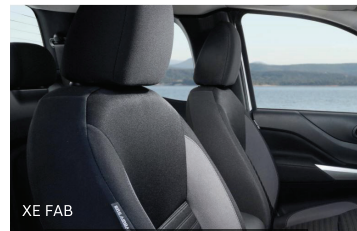

INTERIOR TRIMS

EXTERIOR COLOURS (Frontier)