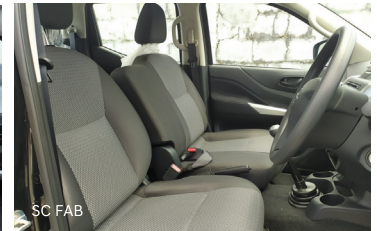

INTERIOR TRIMS

EXTERIOR COLOURS (Frontier)