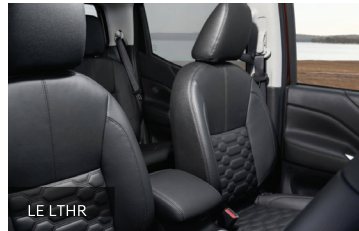

INTERIOR TRIMS

EXTERIOR COLOURS (Frontier)